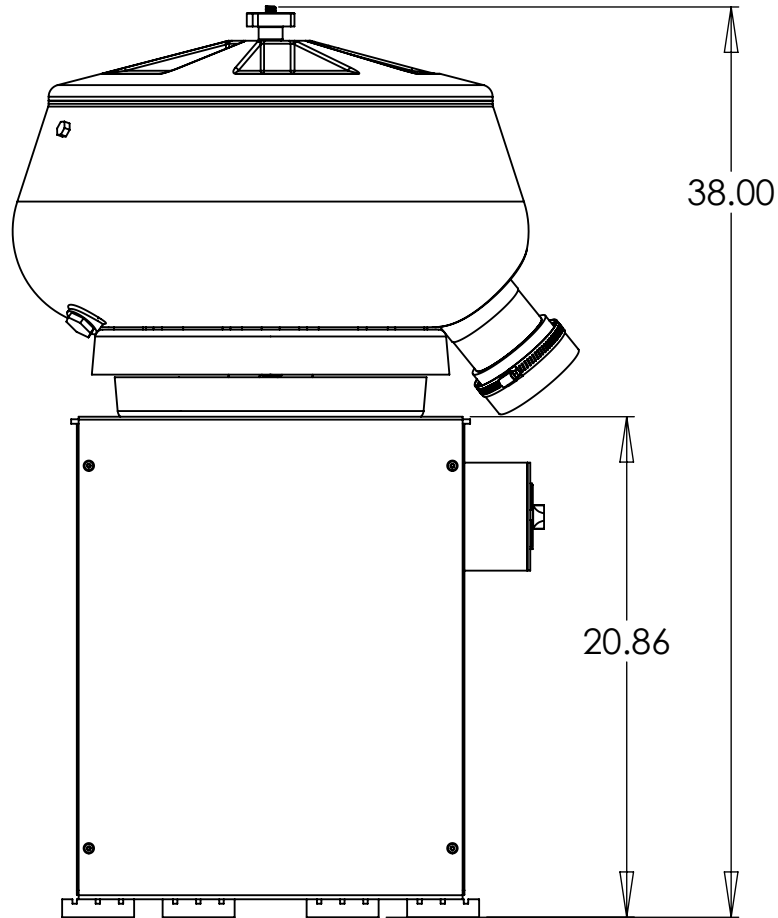

M15

LINE DRAWING

BURR KING

1220 TAMARA LANE
WARSAW, MO. 65355

BACK VIEW

LEFT SIDE VIEW