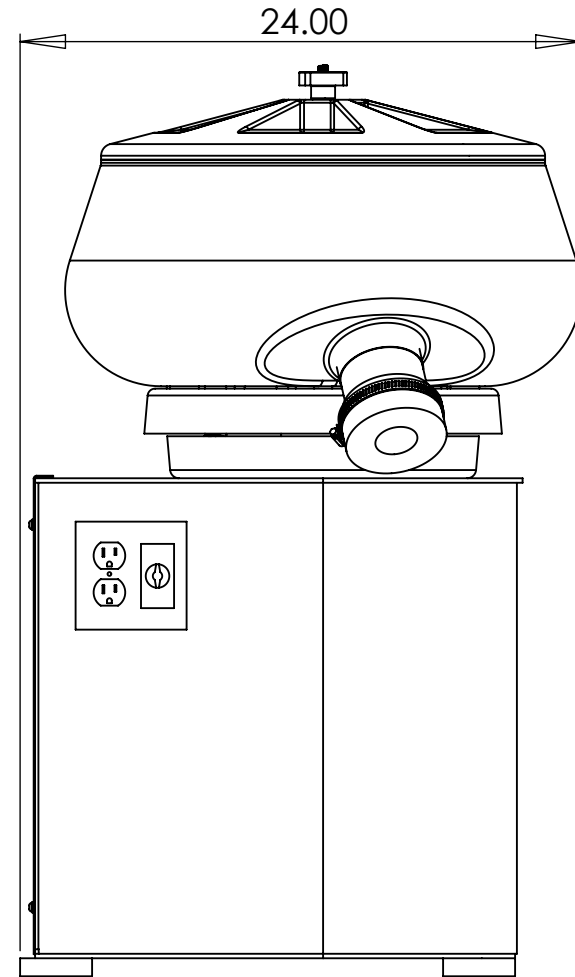

M15

LINE DRAWING

BURR KING

1220 TAMARA LANE
WARSAW, MO. 65355

BACK VIEW

LEFT SIDE VIEW